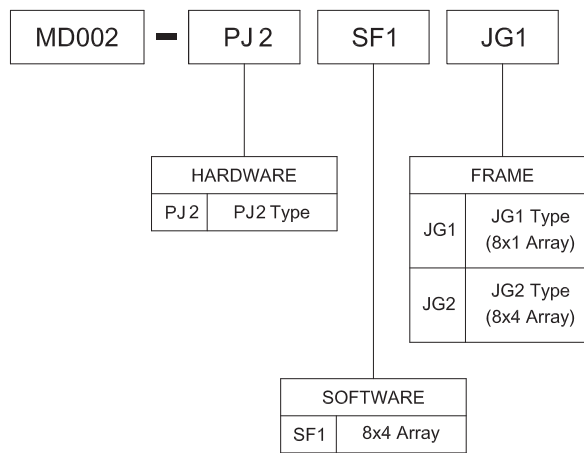

Feature:

Hot key for Win 10 device and connect by USB or Zigbee, easy to carry.
Every 8pcs per unit and maximum 4 units for total 32 keys.
Can change graphics infinity.
Strong color contrast OLED panel with RGB LED indicator.

Application:

IPC
Gaming industrial
Audio / Video switchers
Computer system

▶ HOW TO ORDER

▶ DIMENSION

JG1 TYPE

JG2 TYPE

- TACT SWITCH
- PUSH BUTTON SWITCH
- LED TOUCH SENSOR SWITCH
- 5 DIRECTION NAVIGATION SWITCH WITH LED
- MEMBRANE SWITCH
- MODULE
- SLIDE SWITCH
- ROTARY SWITCH
- ROCKER SWITCH
- DETECT SWITCH
- ENCODER
- INTERRUPTER
- MINIATURE MICRO SWITCH
- TELEPHONE HOOK SWITCH
- DOOR SWITCH
- MINI SIZE SOCKET
- KNOB
- CAP SYMBOL