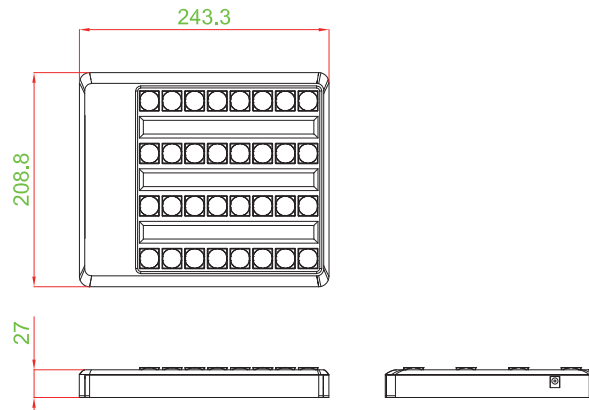

Application:

IPC
Gaming industrial
Audio / Video switchers
Computer system

▶ HOW TO ORDER

▶ DIMENSION

JG1 TYPE

JG2 TYPE

- TACT SWITCH
- PUSH BUTTON SWITCH
- LED TOUCH SENSOR SWITCH
- 5 DIRECTION NAVIGATION SWITCH WITH LED
- MEMBRANE SWITCH
- MODULE
- SLIDE SWITCH
- ROTARY SWITCH
- ROCKER SWITCH
- DETECT SWITCH
- ENCODER
- INTERRUPTER
- MINIATURE MICRO SWITCH
- TELEPHONE HOOK SWITCH
- DOOR SWITCH
- MINI SIZE SOCKET
- KNOB
- CAP SYMBOL