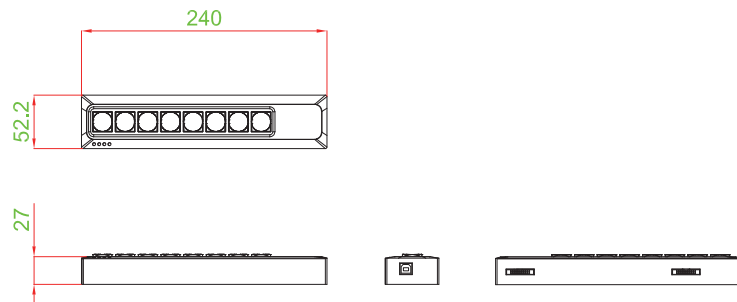

Application:

IPC
Gaming industrial
Audio / Video switchers
Computer system

▶ HOW TO ORDER

▶ DIMENSION

JG1 TYPE

JG2 TYPE

- TACT SWITCH
- PUSH BUTTON SWITCH
- LED TOUCH SENSOR SWITCH
- 5 DIRECTION NAVIGATION SWITCH WITH LED
- MEMBRANE SWITCH
- MODULE
- SLIDE SWITCH
- ROTARY SWITCH
- ROCKER SWITCH
- DETECT SWITCH
- ENCODER
- INTERRUPTER
- MINIATURE MICRO SWITCH
- TELEPHONE HOOK SWITCH
- DOOR SWITCH
- MINI SIZE SOCKET
- KNOB
- CAP SYMBOL